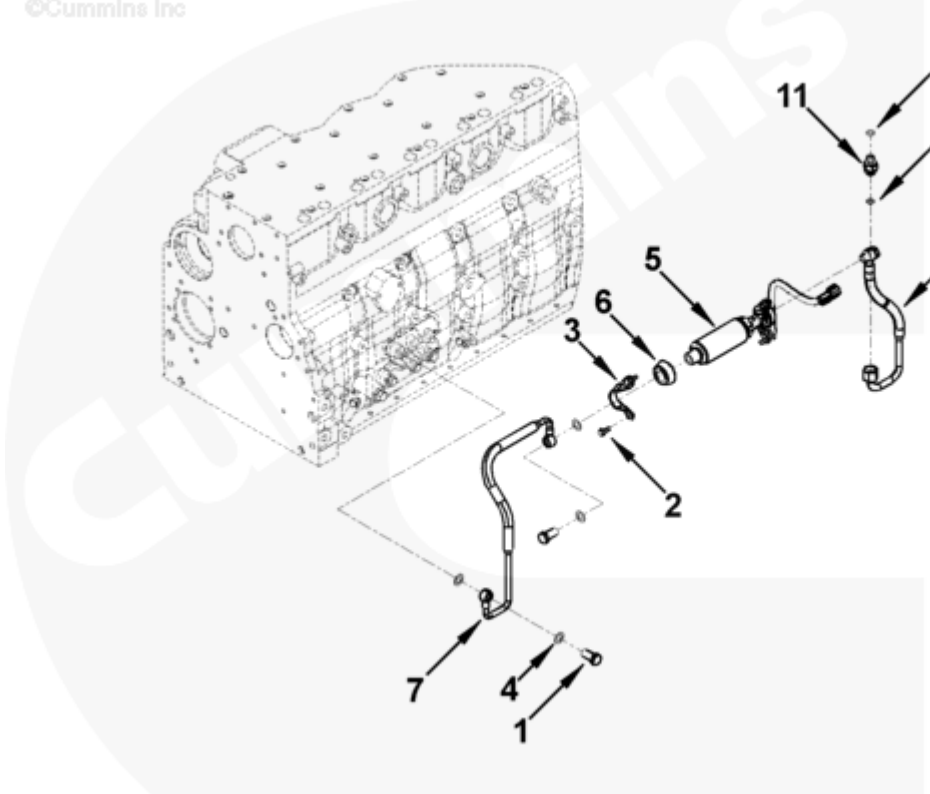

©Cummins Inc

fs901zq

[SMALL](#) | [MEDIUM](#) | [LARGE](#)

Cart	Ref No	Part Number	Part Description	Required	Remarks
View My Cart					
		FS9833-01	Fuel Transfer Pump		Fuel Transfer Pump...(More)

					Engine Cylinders: 6
					Engine Family: "B" Series
					Fuel Transfer Pump Voltage:
					24
<input type="checkbox"/>	1	3903035	Banjo Connector Screw	3	M12 X 1.50 X 24.
<input type="checkbox"/>	2	3913638	Hexagon Flange Head Cap Screw	4	M6 X 1.00 X 16.
<input type="checkbox"/>	3	3955110	Transfer Pump Bracket	2	
<input type="checkbox"/>	4	3963990	Sealing Washer	6	M12.
<input type="checkbox"/>		3968190	Fuel Transfer Pump	1	
<input type="checkbox"/>	5	3968189	Fuel Transfer Pump	1	
<input type="checkbox"/>	6	3955114	Vibration Isolator	2	
<input type="checkbox"/>	7	3972899	Flexible Hose	1	
<input type="checkbox"/>	8	3972900	Flexible Hose	1	
<input type="checkbox"/>		4016669	Male Union	1	
<input type="checkbox"/>	9	3678603	O-Ring Seal	1	
<input type="checkbox"/>	10	3922794	O-Ring Seal	1	
	11	4016670	Male Union	1	